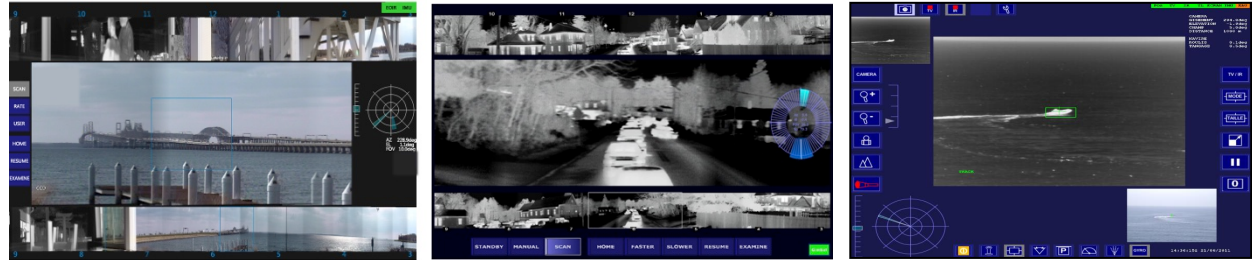

# 360 SITUATIONAL AWARENESS

Scanning Sensor Displays

## 360 Fixed & Scanning

- Intuitive customizable MMI
- Touch screen integration
- Sensor control & integration
- Integrated target tracking
- Moving target detection
- Image stab. & enhancement
- Modular architecture
- Analog or digital video
- Applicable to legacy sensors

Fixed Sensor Displays